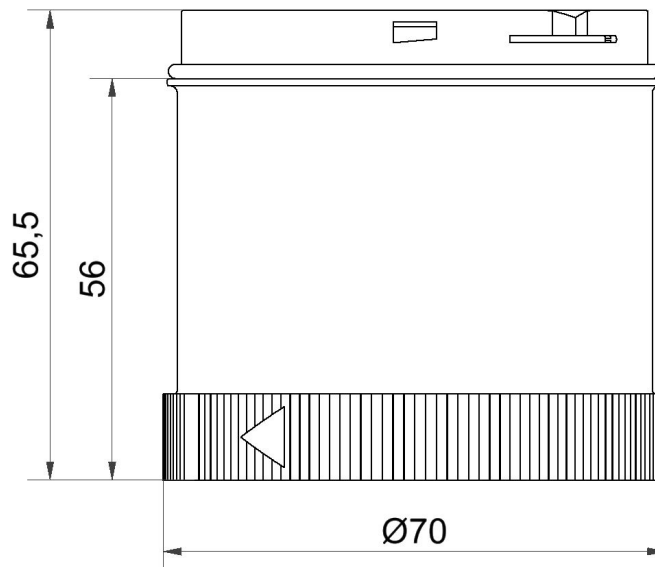

Modular Signal Towers / KombiSIGN 72
TwinLIGHT Classic 24VAC/DC YE

EAC certificate available	Yes
Conforms with UKCA (Importer)	Yes (WERMA (UK) Ltd.)
Conforms with CMIM	No
Conforms with AS-I	No
ICAO Certification	No
Conforms with DNV	No
Conforms with RoHS CN	No
Conforms with VdS	No
MTTF-value [years]	2598

DRAWING

For additional installation and mounting information, refer to the appropriate user guide at www.werma.com. This printed copy is for information only and is subject to alteration.